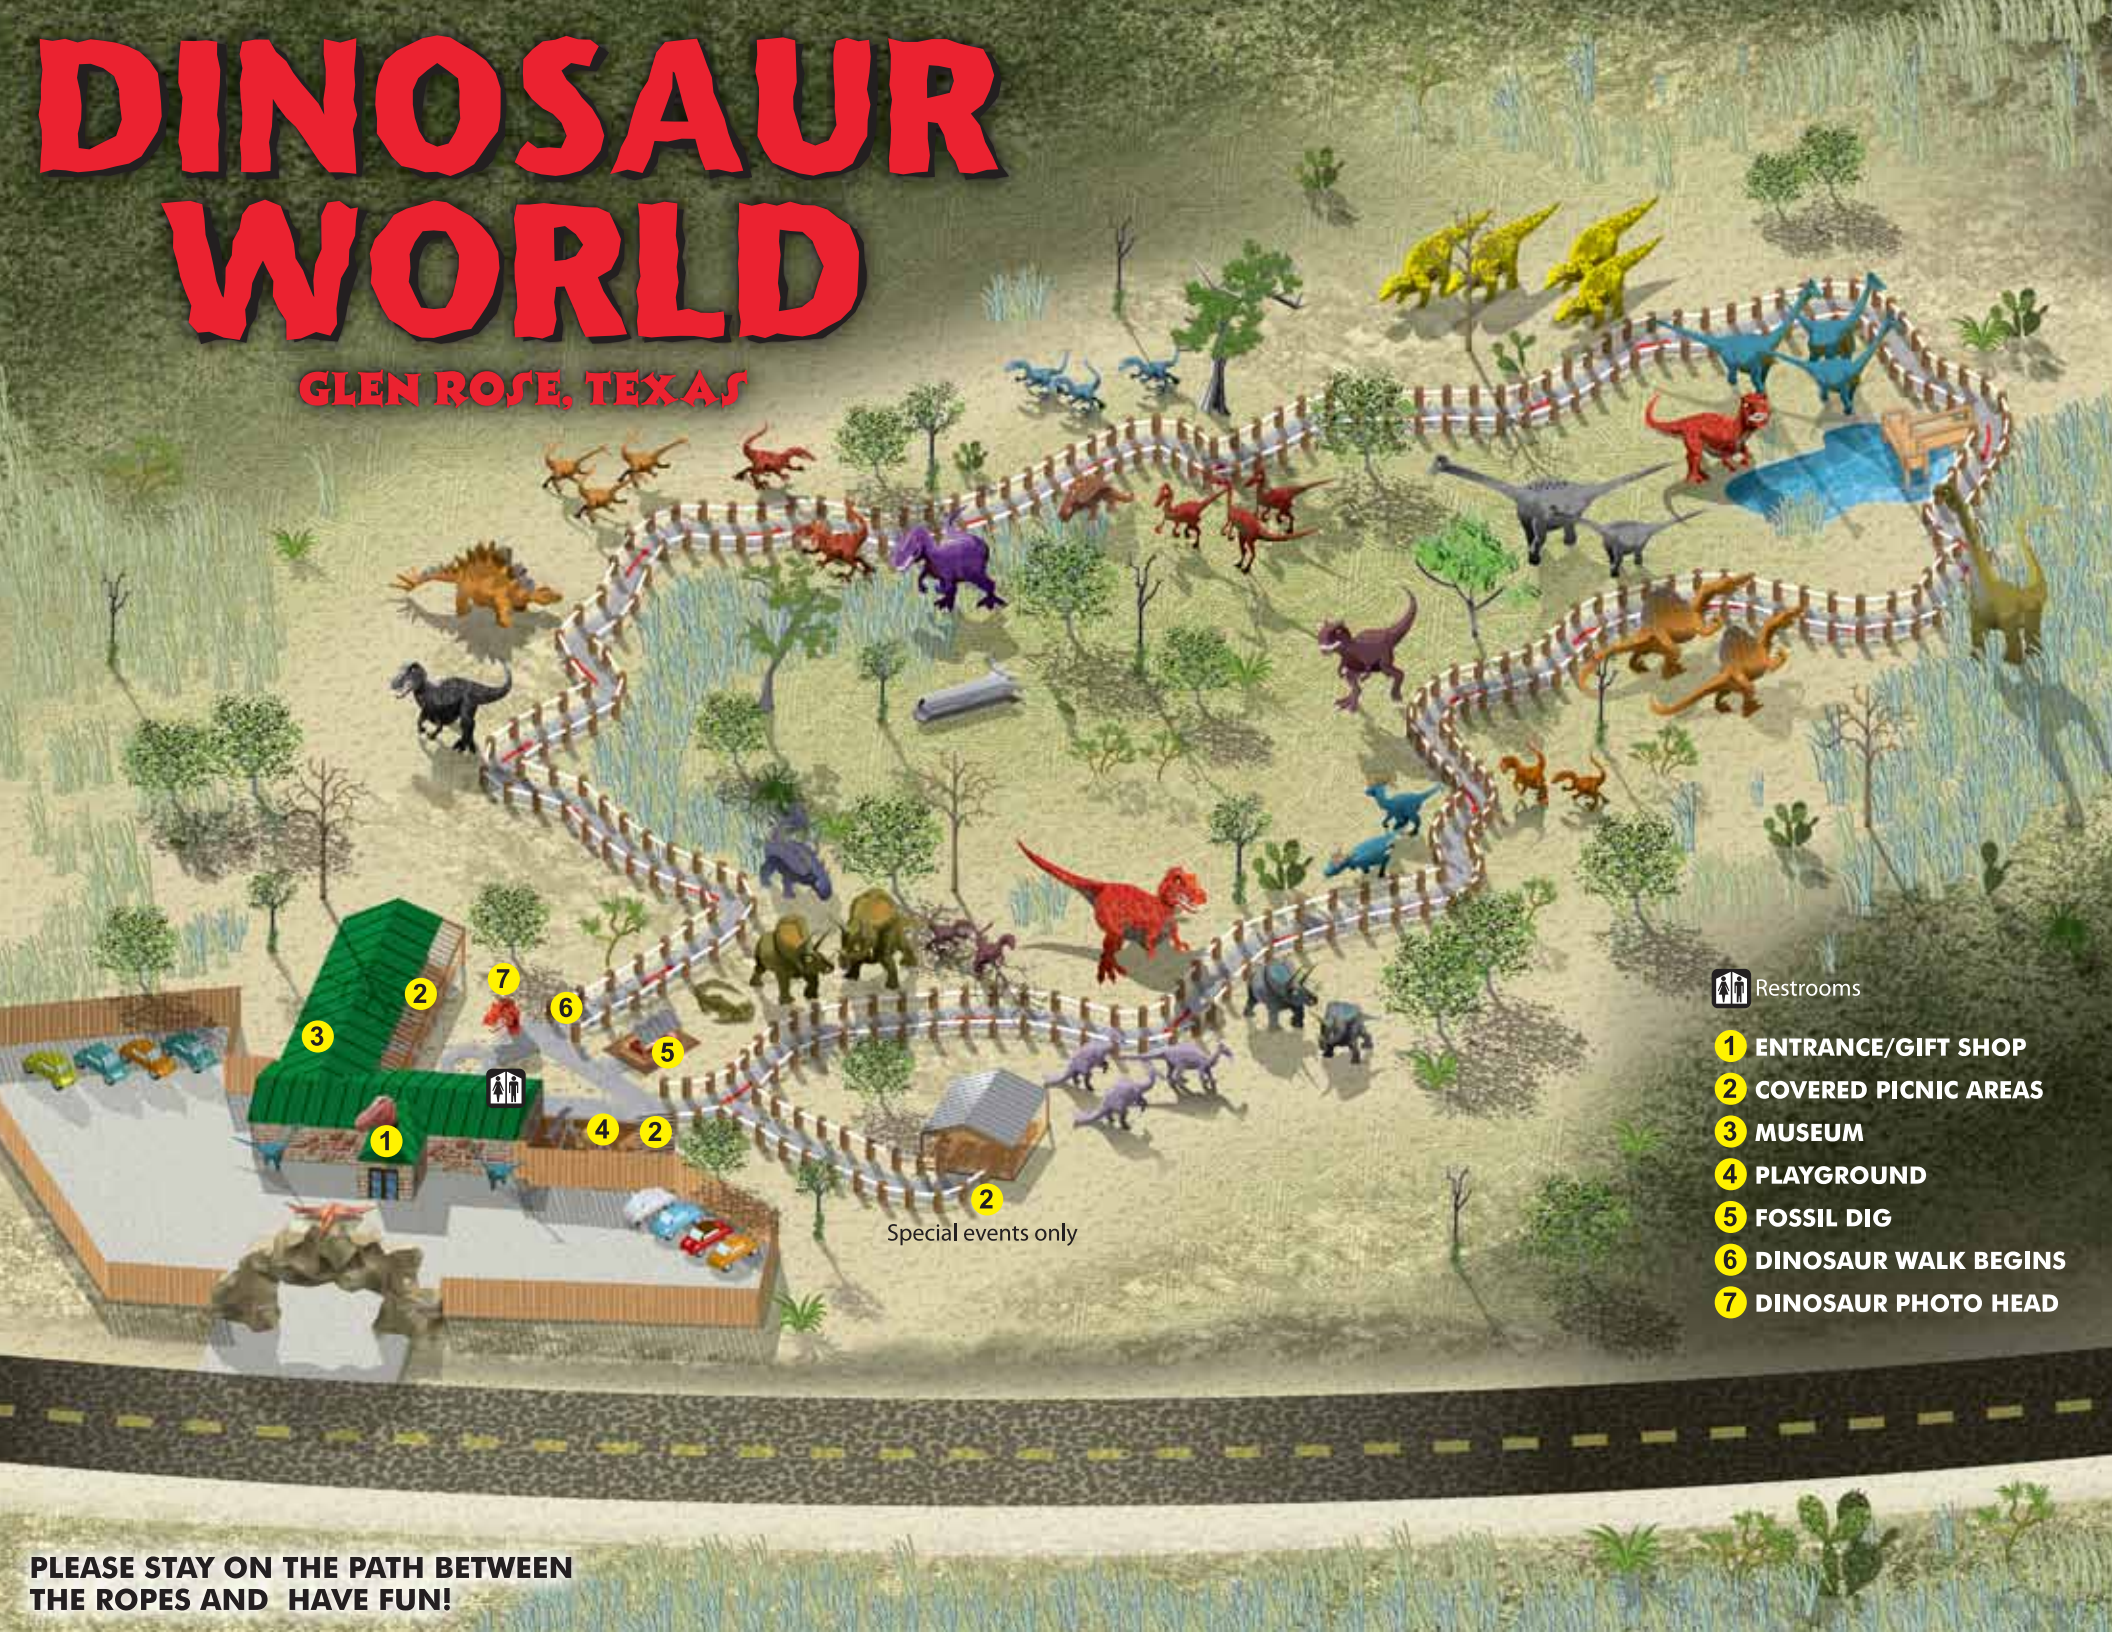

# DINOSAUR WORLD

GLEN ROSE, TEXAS

 Restrooms

- 1** ENTRANCE/GIFT SHOP
- 2** COVERED PICNIC AREAS
- 3** MUSEUM
- 4** PLAYGROUND
- 5** FOSSIL DIG
- 6** DINOSAUR WALK BEGINS
- 7** DINOSAUR PHOTO HEAD

Special events only

PLEASE STAY ON THE PATH BETWEEN  
THE ROPES AND HAVE FUN!